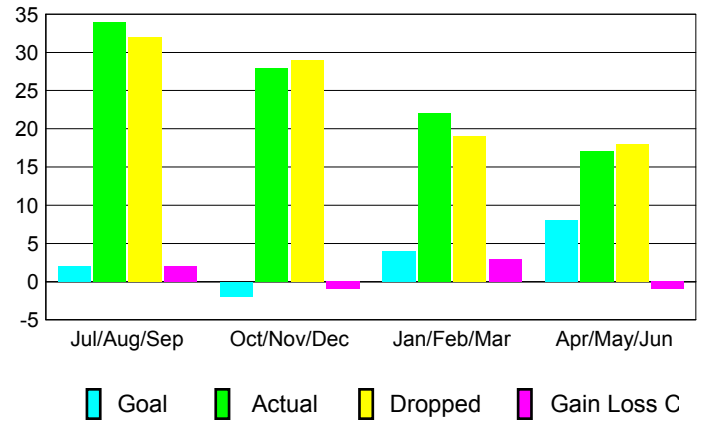

GMT: **JØRN ANDERSEN**

Location: **NORWAY**

GMT CA: **4**

CLUBS

Month	New Club Goal	Actual New Clubs	Actual Dropped Clubs	Gain/Loss of Clubs
2012-2013				
Jul/Aug/Sep	0	0	0	0
Oct/Nov/Dec	0	0	0	0
Jan/Feb/Mar	0	0	0	0
Apr/May/June	0	0	0	0
Totals	0	0	0	0

Club Results 2012-2013

Goal, New, Dropped, Gain/Loss

YTD Status Quo Clubs 2012-2013

Status Quo Clubs Compared to Status Quo Members

Club Gain/Loss 2012-2013

MEMBERSHIP

Month	Net Memb Goal	Actual New Memb	Actual Dropped Memb	Gain/Loss of Memb
2012-2013				
Jul/Aug/Sep	2	34	32	2
Oct/Nov/Dec	-2	28	29	-1
Jan/Feb/Mar	4	22	19	3
Apr/May/June	8	17	18	-1
Totals	12	101	98	3

Membership Results 2012-2013

Goal, New, Dropped, Gain/Loss

Gender Comparison 2012-2013

Membership Gain/Loss 2012-2013